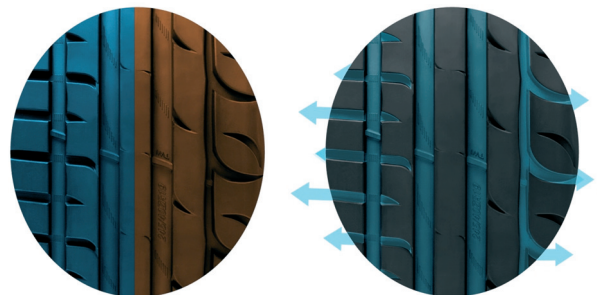

IMPROVED PERFORMANCE

WET ROAD   DRY ROAD   WATER EVACUATION