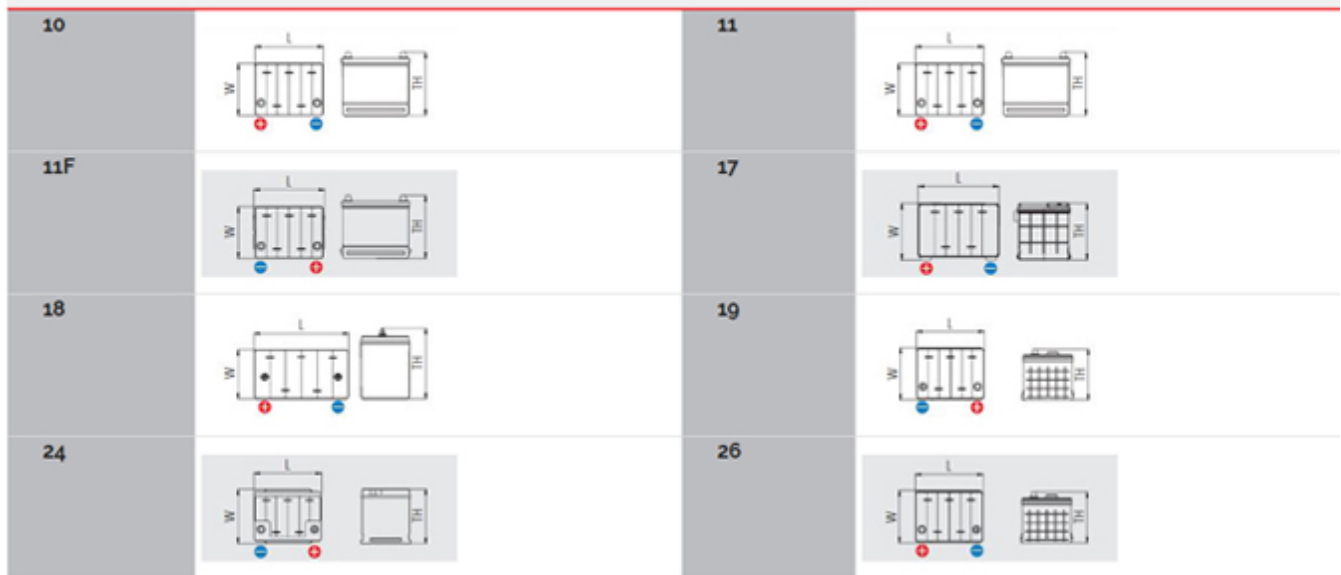

AH Capacity	CCA SAE	Dimension (mm)			Layout	Terminal	Hold-Down
		Length (L)	Width (W)	Height (H)			
45	325	238	129	226	0	A Standard	BO

LAYOUT FOR JIS & DIN

TERMINALS

Terminal	A (Standard)	B (Small)	Top Post	Dual Fit	4F	Stud	Side
Positive							
Negative							

*DT: Dual Terminal (Standard + Side)

LAYOUT FOR BCI

HOLD - DOWN

B1	 <p>10.5mm on long sides only</p>	B4	 <p>5 notches 19.0mm on long sides only</p>
B5	 <p>13.5mm on long sides only</p>	B6	 <p>29.0</p>
B8	 <p>13.5mm on long sides only</p>	B9	 <p>slots on long sides, 29.0mm on short sides</p>
B13	 <p>5 notches 10.5mm on all four sides</p>	B14	 <p>5 notches 19.0mm on all long sides, 10.5mm on short sides</p>