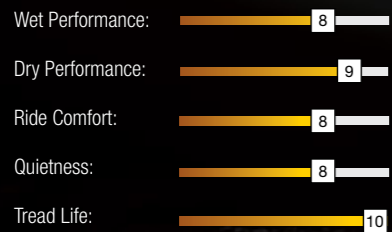

ALL-SEASON PERFORMANCE TIRE

ATREZZO TOURING WR

PERFORMANCE RATINGS:

The **TOURING WR** is designed with comfort in mind, and engineered to go the distance. The Touring LS provides exceptional handling in both dry and wet weather conditions, while delivering all-season performance and value.

- All-season compound designed for optimal comfort and road holding capability.
- Special compound formulation for enhanced durability and maximum tread life.

- 1 Large contact area:**
Wide, solid footprint for exceptional handling and driver control.
- 2 Variable pitch design:**
Optimized to ensure a quiet and smooth ride.
- 3 Variable angle siping:**
Reduces road noise at higher speeds and enhances directional stability.