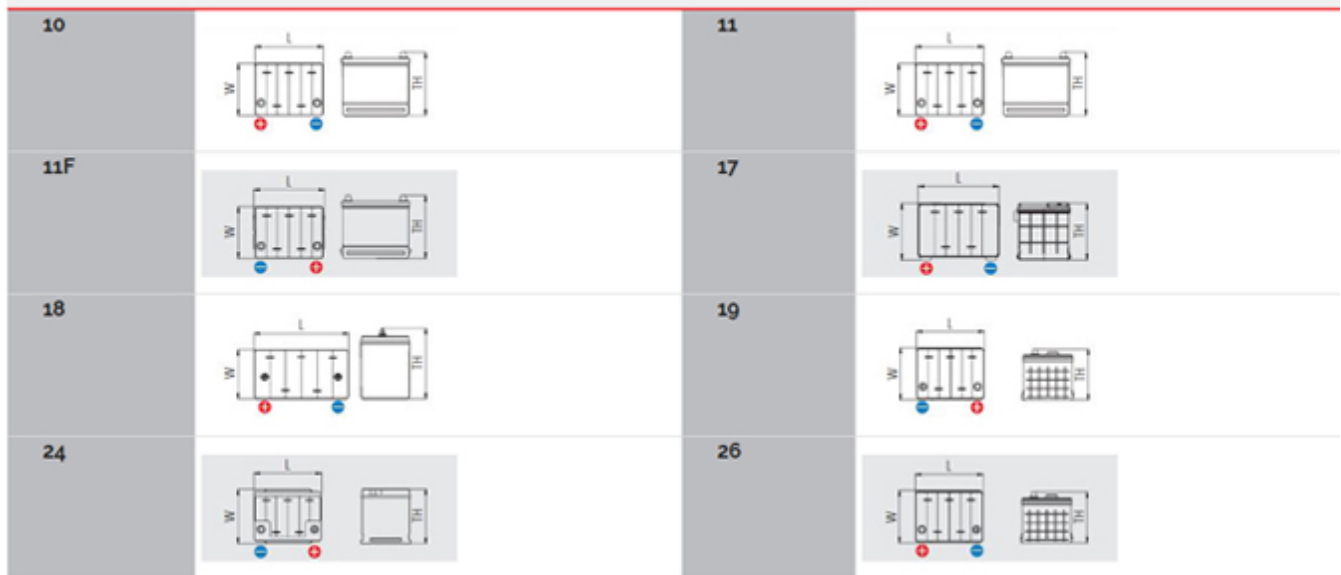

LAYOUT FOR JIS & DIN

TERMINALS

| Terminal | A (Standard) | B (Small) | Top Post | Dual Fit | 4F | Stud | Side |
|----------|--------------|-----------|----------|----------|----|------|------|
| Positive | | | | | | | |
| Negative | | | | | | | |

*DT: Dual Terminal (Standard + Side)

LAYOUT FOR BCI

HOLD - DOWN

| | | | |
|------------|---|------------|---|
| B1 |  <p>10.5mm on long sides only</p> | B4 |  <p>5 notches 19.0mm on long sides only</p> |
| B5 |  <p>13.5mm on long sides only</p> | B6 |  <p>29.0</p> |
| B8 |  <p>13.5mm on long sides only</p> | B9 |  <p>slots on long sides, 29.0mm on short sides</p> |
| B13 |  <p>5 notches 10.5mm on all four sides</p> | B14 |  <p>5 notches 19.0mm on all long sides, 10.5mm on short sides</p> |