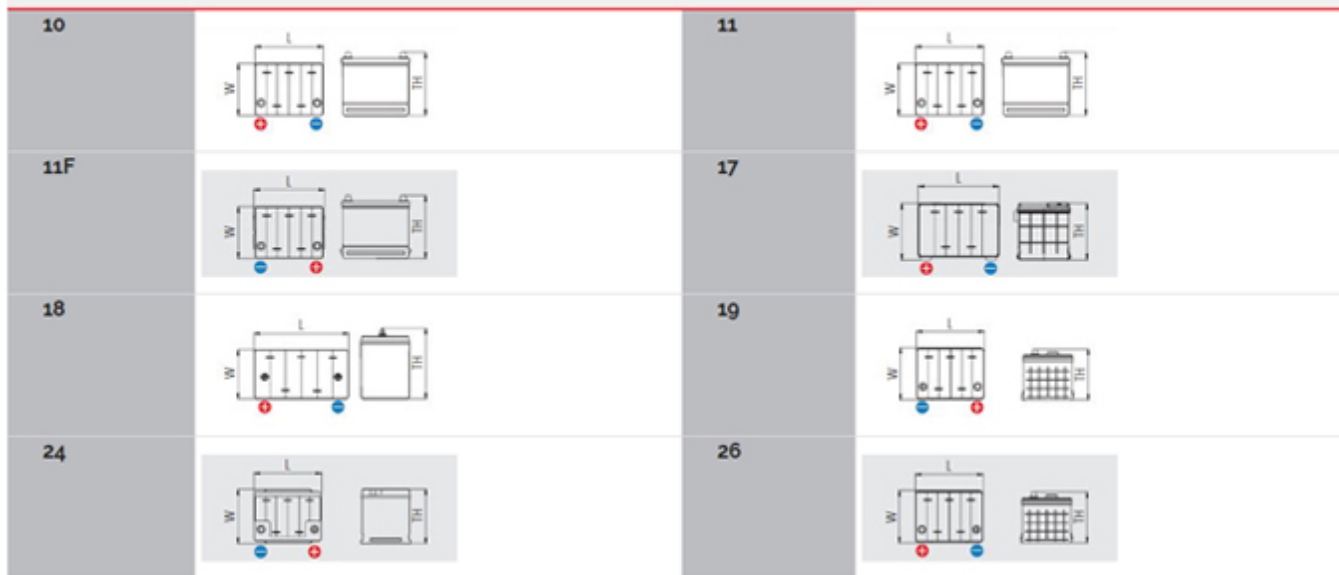

AH Capacity	CCA SAE	Dimension (mm)			Layout	Terminal	Hold-Down
		Length (L)	Width (W)	Height (H)			
95	770	306	173	225	0	A Standard	B1

LAYOUT FOR JIS & DIN

TERMINALS

Terminal	A (Standard)	B (Small)	Top Post	Dual Fit	4F	Stud	Side
Positive							
Negative							

*DT: Dual Terminal (Standard + Side)

LAYOUT FOR BCI

HOLD - DOWN

B1	 <p>10.5mm on long sides only</p>	B4	 <p>5 notches 19.0mm on long sides only</p>
B5	 <p>13.5mm on long sides only</p>	B6	 <p>29.0</p>
B8	 <p>13.5mm on long sides only</p>	B9	 <p>slots on long sides, 29.0mm on short sides</p>
B13	 <p>5 notches 10.5mm on all four sides</p>	B14	 <p>5 notches 19.0mm on all long sides, 10.5mm on short sides</p>